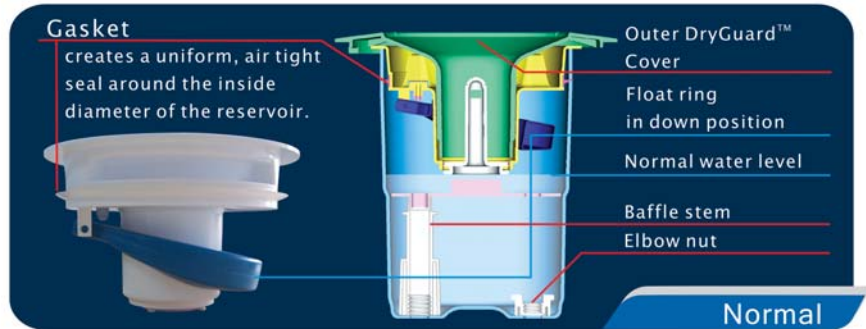

- "U" shaped brackets safely cradle bottles
- Solid steel construction
- 3 bottle size: 14.2"x17.3"x30.7"
- 6 bottle size: 20.6"x17.3"x30.7"
- Weights: 3 bottle-10kg
6 bottle-15kg
- Colour: white

DryGuard™

5-micron Air Filter:

Protects against airborne contaminants from entering the water.

How does the DryGuard™ work?

The co-injection molded gasket creates an airtight seal inside the reservoir. In the event of a pinhole or cracked bottle a manual float shuts off the airflow, which prevents any water from escaping the reservoir.