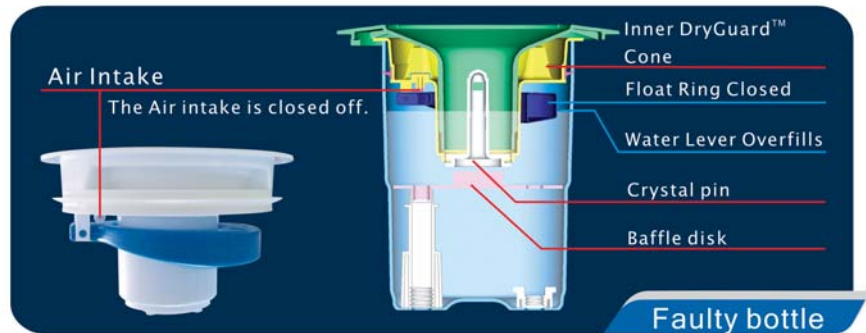

- Convenient flip top cover for easy access
- Material: ABS plastic
- Universally designed to fit 7-9.5oz cups
- Include color

Crock-pot

Part Number:

•Crock-Pot

Bottle Rack

Part Number: SMT-C100041(6bottle)
Part Number: SMT-C100040(3bottle)

- "U" shaped brackets safely cradle bottles
- Solid steel construction
- 3 bottle size: 14.2"x17.3"x30.7"
- 6 bottle size: 20.6"x17.3"x30.7"
- Weights: 3 bottle-10kg
6 bottle-15kg
- Colour: white

DryGuard™

5-micron Air Filter:

Protects against airborne contaminants from entering the water.

How does the DryGuard™ work?

The co-injection molded gasket creates an airtight seal inside the reservoir. In the event of a pinhole or cracked bottle a manual float shuts off the airflow, which prevents any water from escaping the reservoir.

Aqua Flo II

A one piece splash free system that accommodates all caps. Designed from high impact durable ABS plastic, Aqua Flo II enhances the water flow.

Crystal Guard

Sealed, splash free system that protects the integrity of the water. Probe accommodates all industry standard 3 and 5 gallon caps. Easy to remove filter and check valve. Crystal Guard is easy to install and requires no assembly prior to installation. Fits on all Crystal Mountain blow molded cabinets.