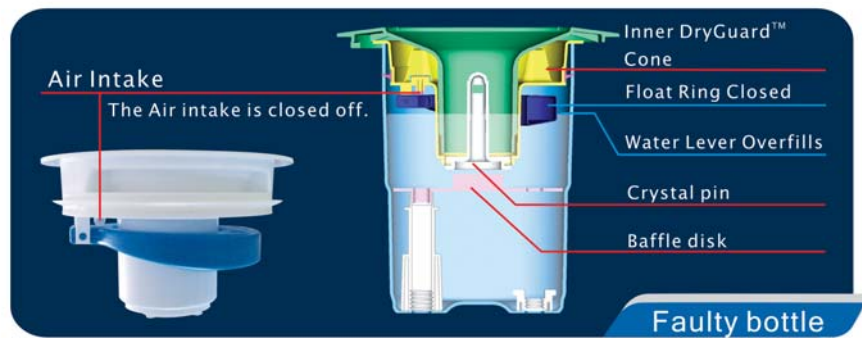

## 5-micron Air Filter:

Protects against airborne contaminants from entering the water.

## How does the DryGuard™ work?

The co-injection molded gasket creates an airtight seal inside the reservoir. In the event of a pinhole or cracked bottle a manual float shuts off the airflow, which prevents any water from escaping the reservoir.