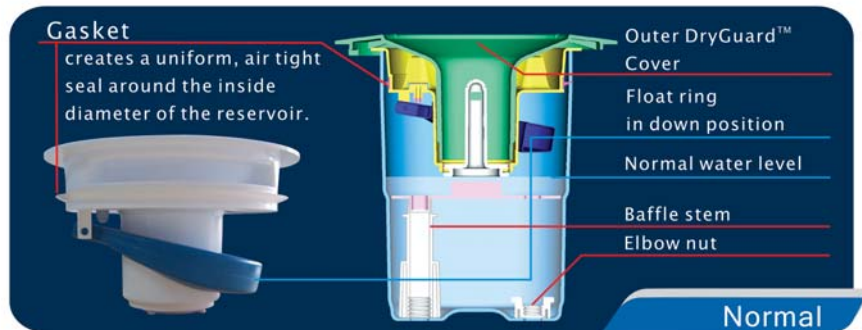

## 5-micron Air Filter:

Protects against airborne contaminants from entering the water.

## How does the DryGuard™ work?

The co-injection molded gasket creates an airtight seal inside the reservoir. In the event of a pinhole or cracked bottle a manual float shuts off the airflow, which prevents any water from escaping the reservoir.