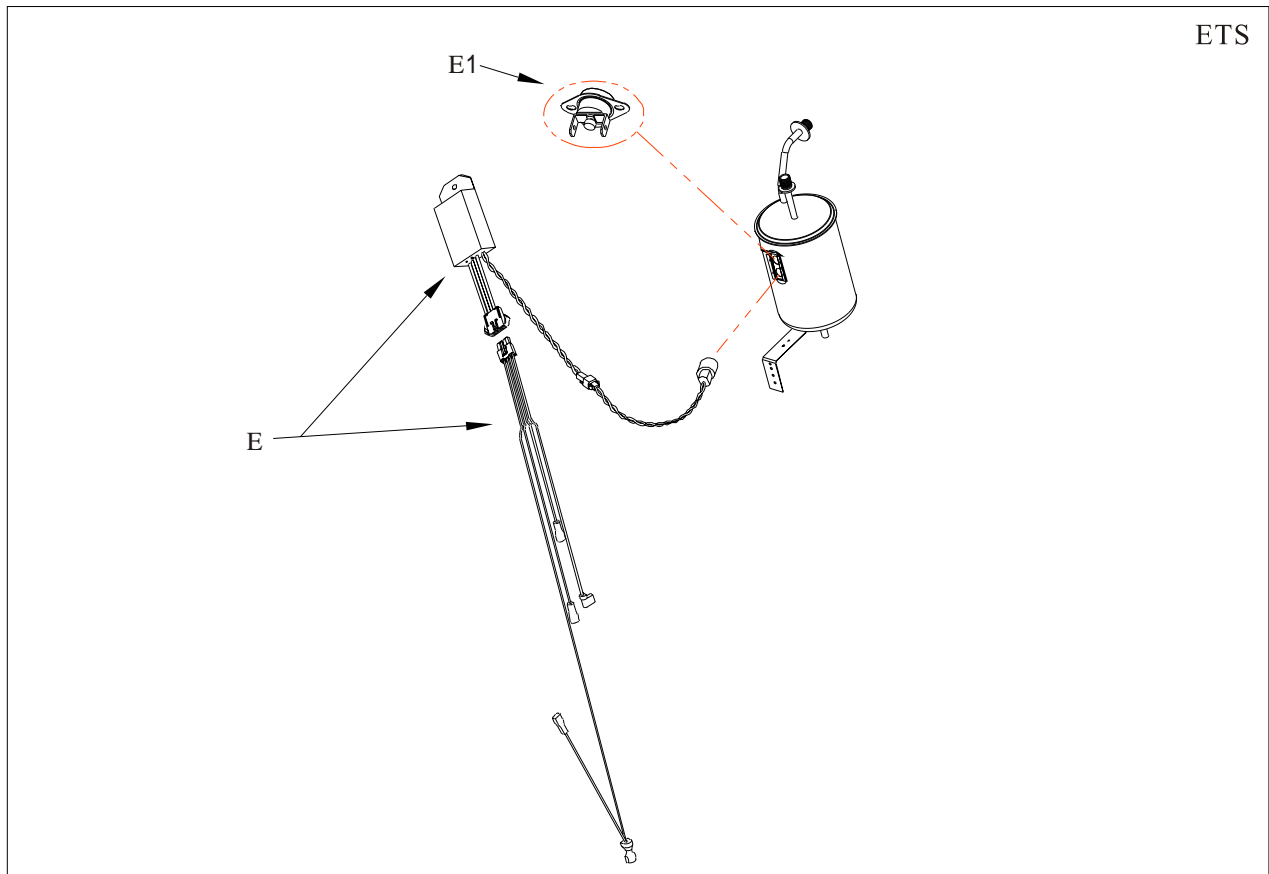

ETS System (Extra Hot)

ETS Exploded View

ETS Parts List

NO.	DESCRIPTION	PART CODE
E	STANDUP SERIES ETS ASSEMBLY 220V	SUB-C100107
	E1 MANUAL RESET SCREW TYPE	ELE-C100050